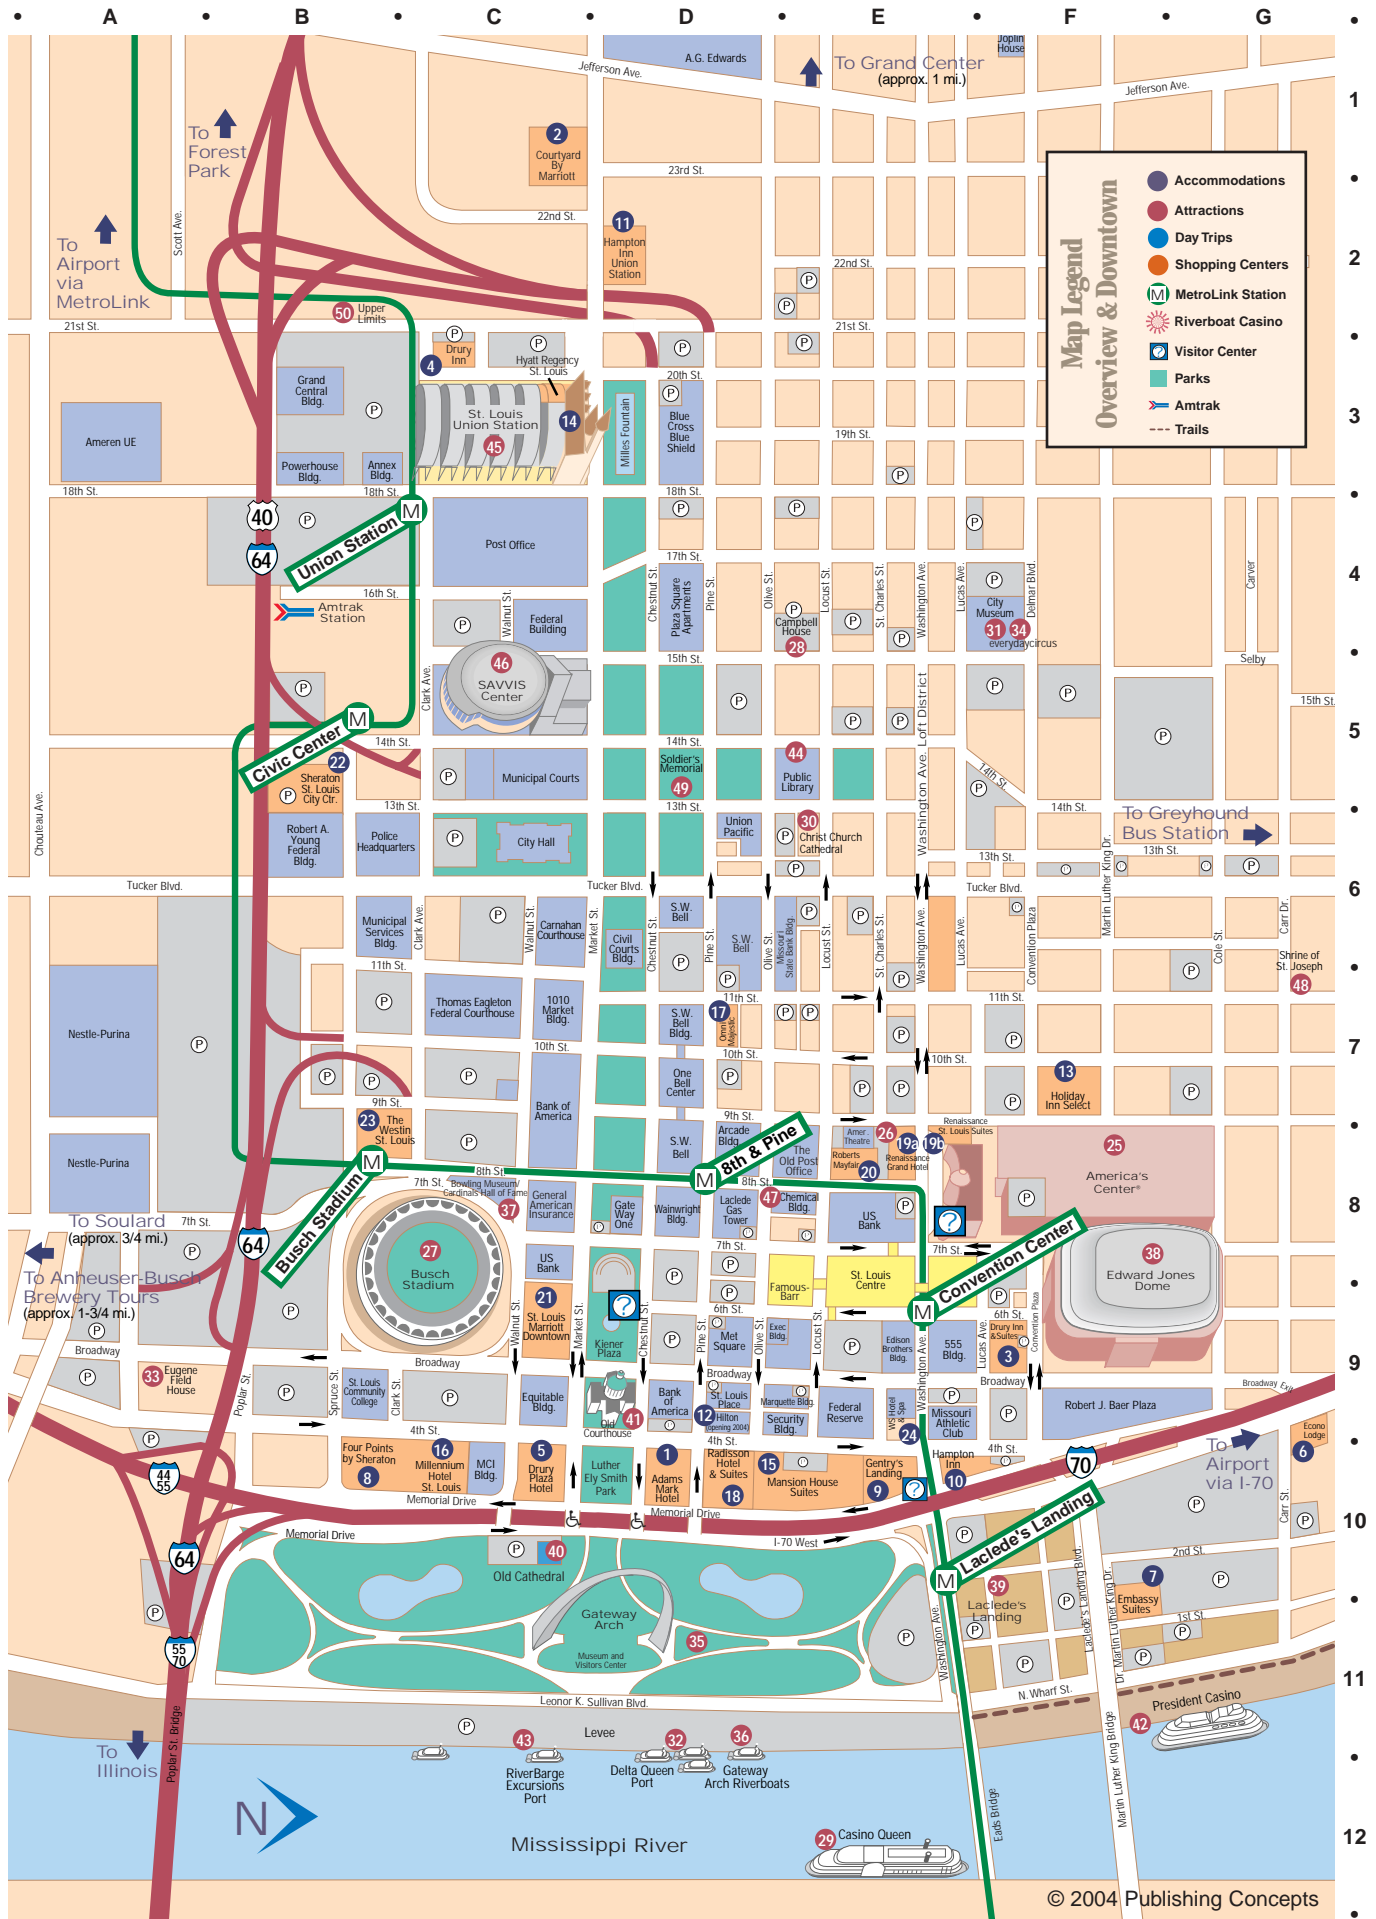

Downtown St. Louis, Missouri

Accommodations

1. Adam's Mark Hotel, D-10
2. Courtyard by Marriott, C-1
3. Drury Inn & Suites, St. Louis Convention Center, F-9
4. Drury Inn Union Station, C-3
5. Drury Plaza Hotel, C-10
6. Econo Lodge Downtown, G-10
7. Embassy Suites Hotel, F-10
8. Four Points by Sheraton St. Louis Downtown, B-10
9. The Gentry's Landing, E-10
10. Hampton Inn St. Louis at the Arch, E-10
11. Hampton Inn Union Station, D-2
12. Hilton (opening 2004), D-9
13. Holiday Inn Select/Downtown Convention Center, F-7
14. Hyatt Regency St. Louis, C-3
15. Mansion House, D-10
16. Millennium Hotel St. Louis, B-10
17. The Omni Majestic Hotel, D-7
18. Radisson Hotel & Suites St. Louis Downtown, D-10
- 19a. Renaissance Grand Hotel St. Louis, E-8
- 19b. Renaissance St. Louis Suites Hotel, E-8
20. The Roberts Mayfair, A Wyndham Historic Hotel, E-8
21. St. Louis Marriott Downtown, C-9
22. Sheraton St. Louis City Center Hotel & Suites, B-5
23. The Westin St. Louis, B-8
24. WS Hotel and Spa, E-9