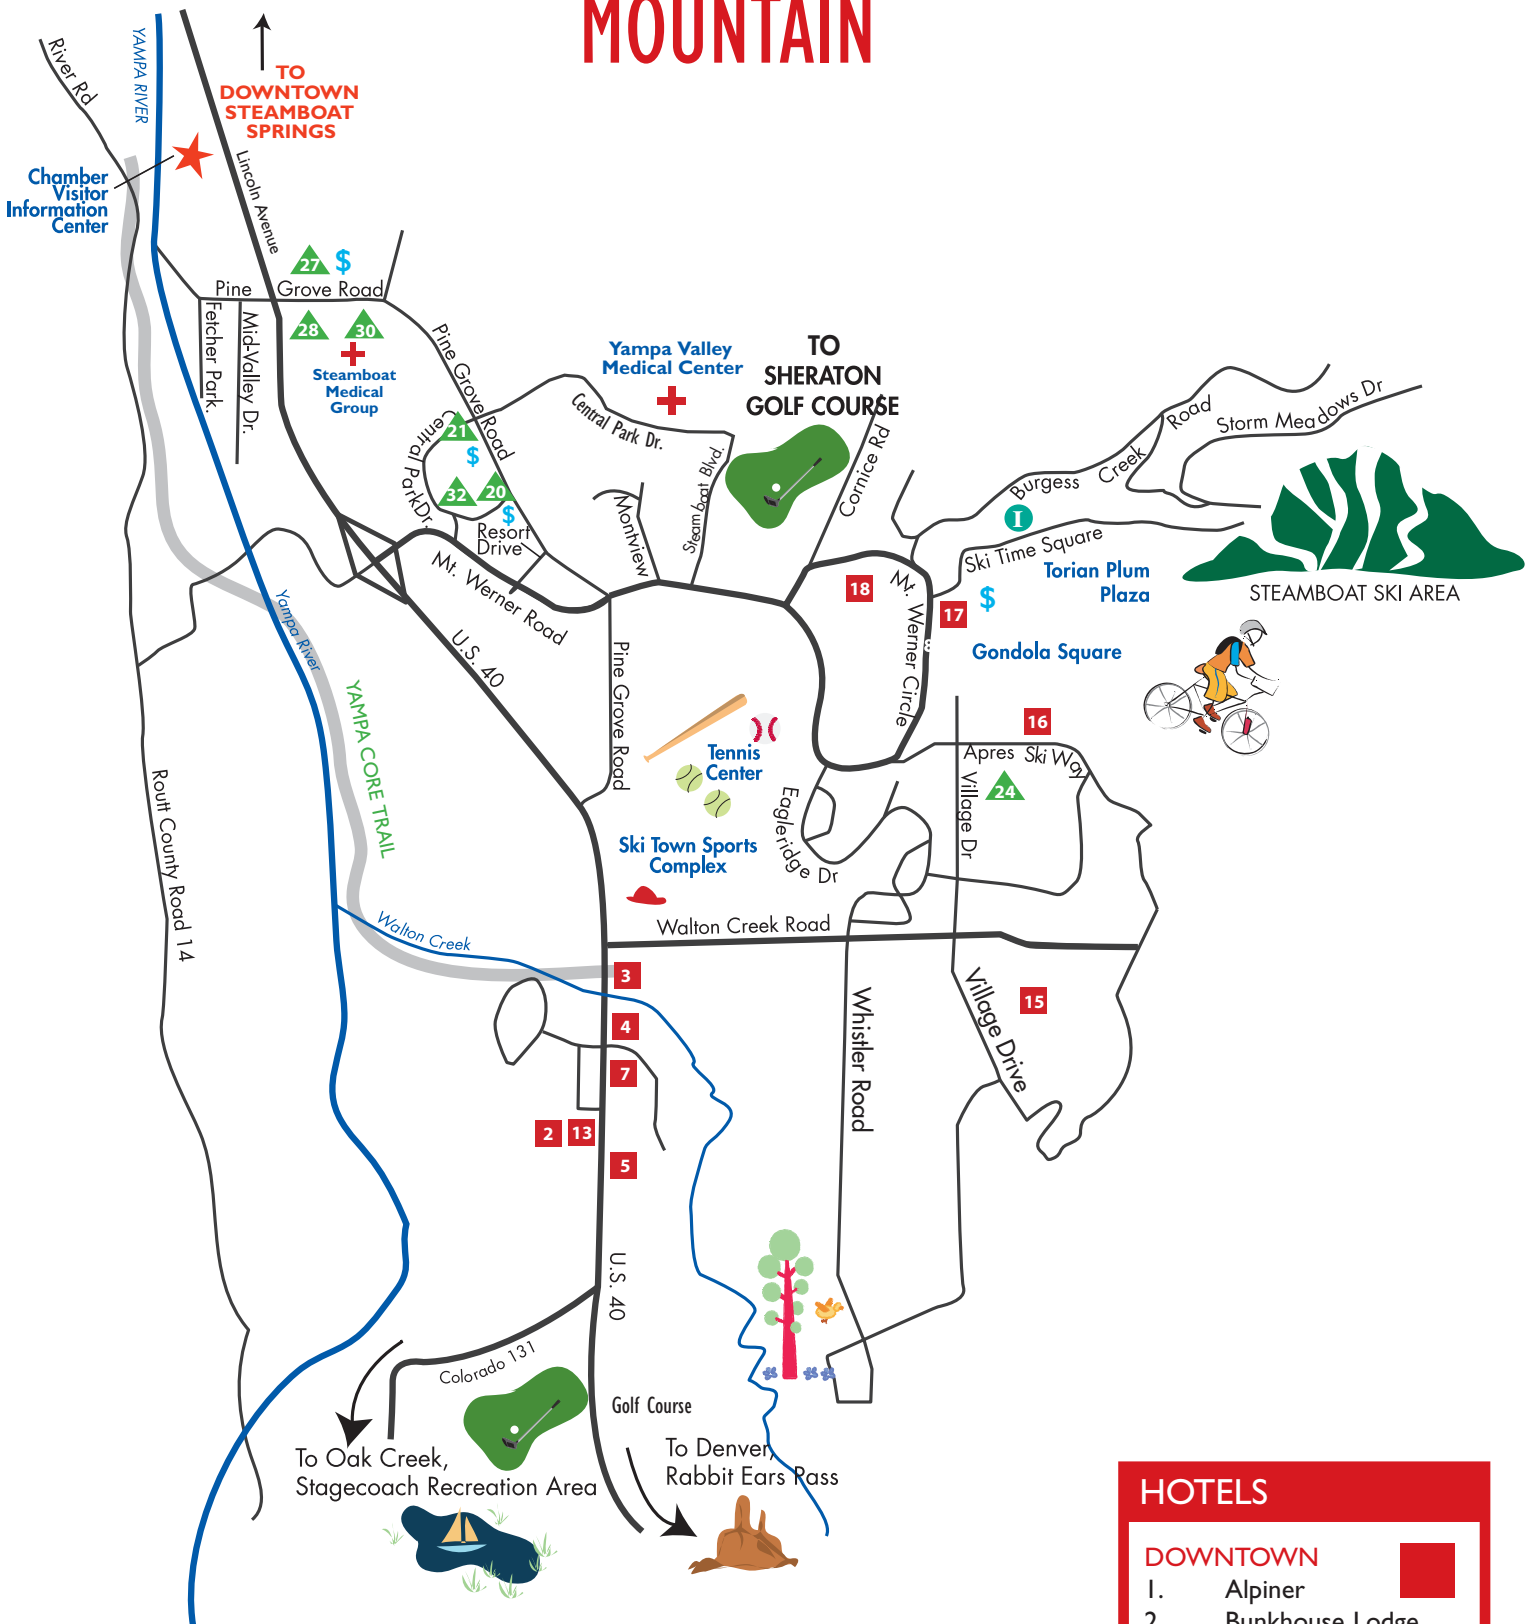

MOUNTAIN

KEY

- ATM's
- Internet Access Sites

SERVICES

- 19. Botanic Gardens
- 20. Christy Sports
- 21. City Market
- 22. Courthouse Lawn
- 23. Library
- 24. Market on the Mountain
- 25. Movie Theater
- 26. Post Office
- 27. Safeway
- 28. Ski Haus
- 29. Sore Saddle Cyclery
- 30. Steamboat Medical Group
- 31. Steamboat Health & Rec
- 32. Wal-Mart
- 33. Wheels

HOTELS

DOWNTOWN

- 1. Alpiner
- 2. Bunkhouse Lodge
- 3. Comfort Inn
- 4. Days Inn
- 5. Fairfield Inn
- 6. Hampton Inn
- 7. Holiday Inn
- 8. Hotel Bristol
- 9. Iron Horse inn
- 10. Nites Rest
- 11. Nordic Lodge
- 12. Rabbit Ears
- 13. Super 8
- 14. Western Lodge

MOUNTAIN

- 15. Inn at Steamboat
- 16. Ptarmigan Inn
- 17. Sheraton
- 18. Steamboat Grand